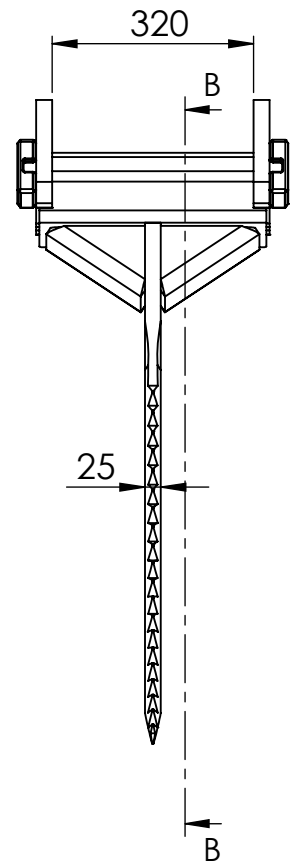

SECTION B-B

ATTACHMENT
SOLUTIONS

GP Equipment BV
Titaniumstraat 10
6031 TV Nederweert
+31 (0)495-745680
Info@gp-equipment.com

DESCRIPTION: GR4 CW10